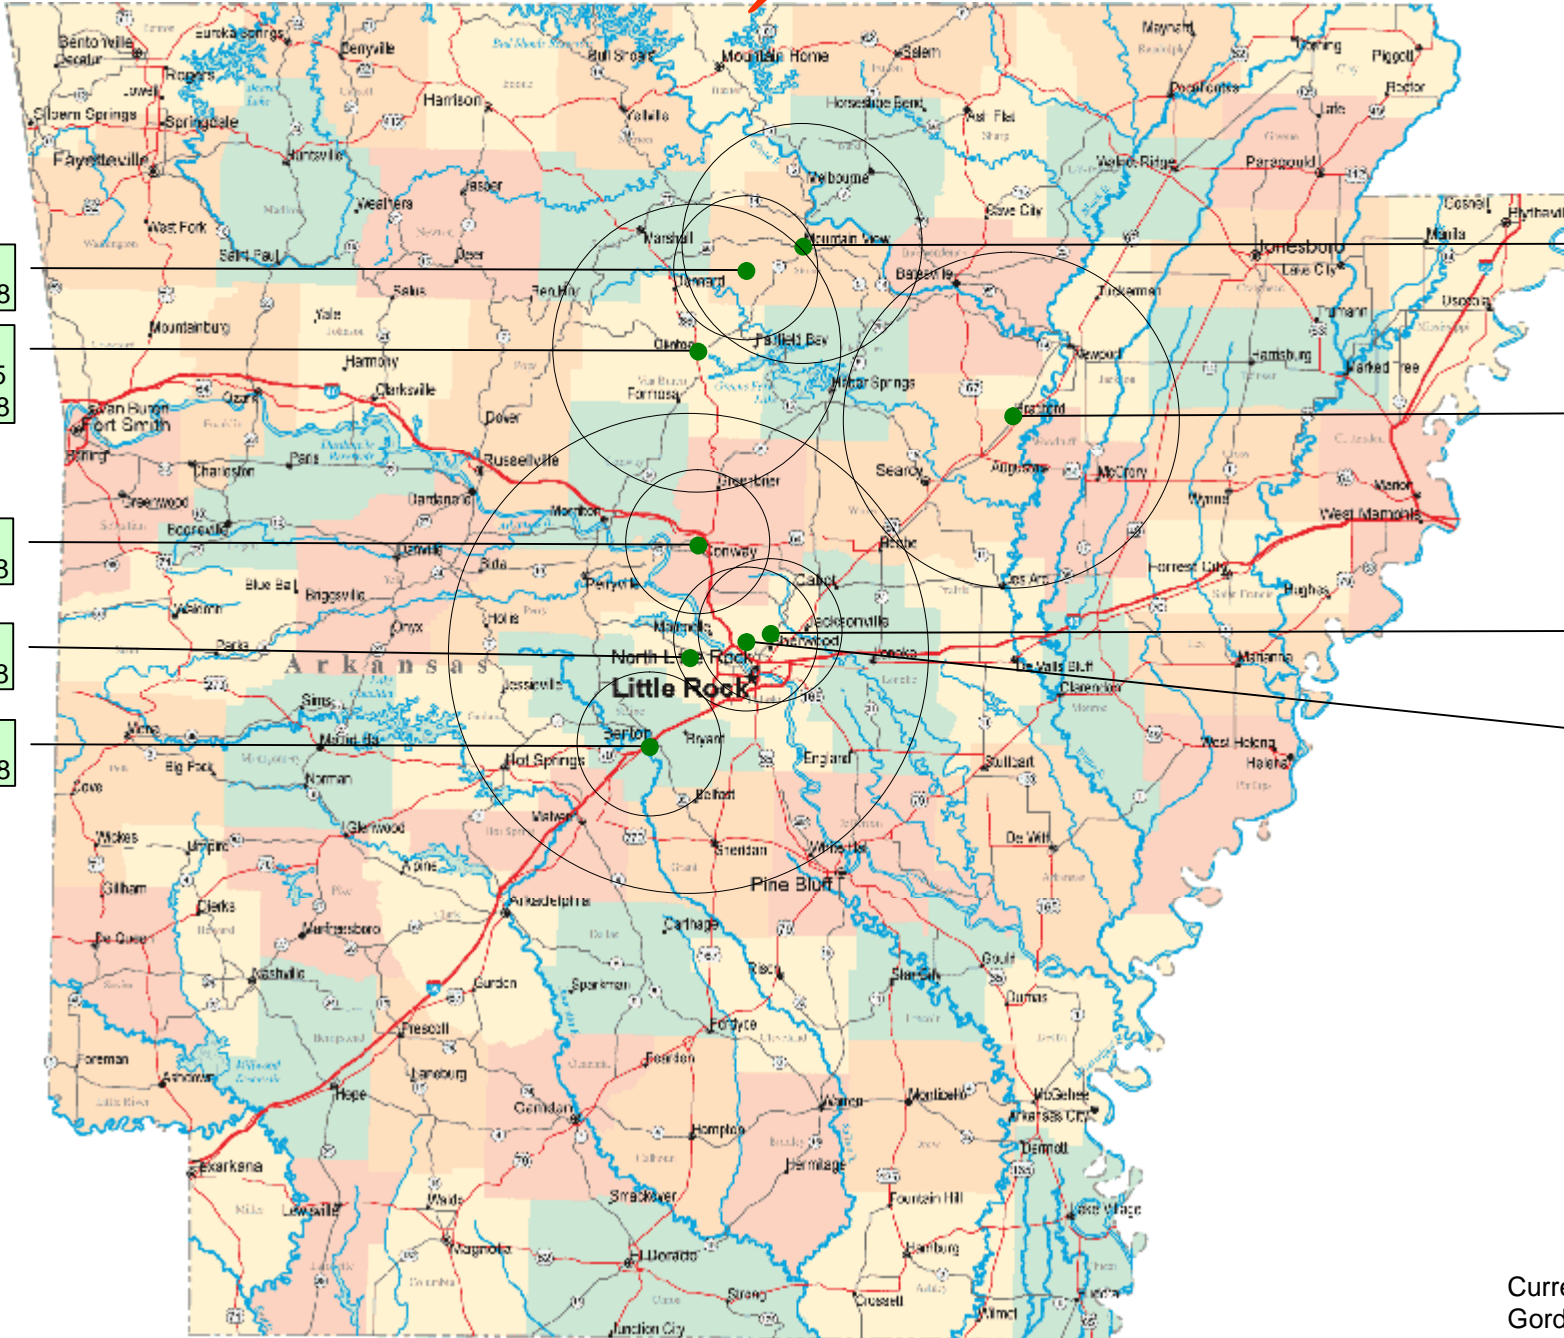

CAHF Group AR ⚡ Links System

Fox
145.110- 114.8

Holley Mtn.
443.300+ 82.5
145.370- 114.8

Conway
147.030+ 114.8

Shinall Mtn.
443.200+ 114.8

Benton
146.640- 131.8

Mountain View
147.120+ 114.8

Bradford
146.745- 107.2

Sherwood
147.255+ 114.8

North Little Rock
444.700+ 114.8

CAUHF
Group
AR  **Links**
System
www.cauhf.org

See website for frequencies and CTSS tone details.